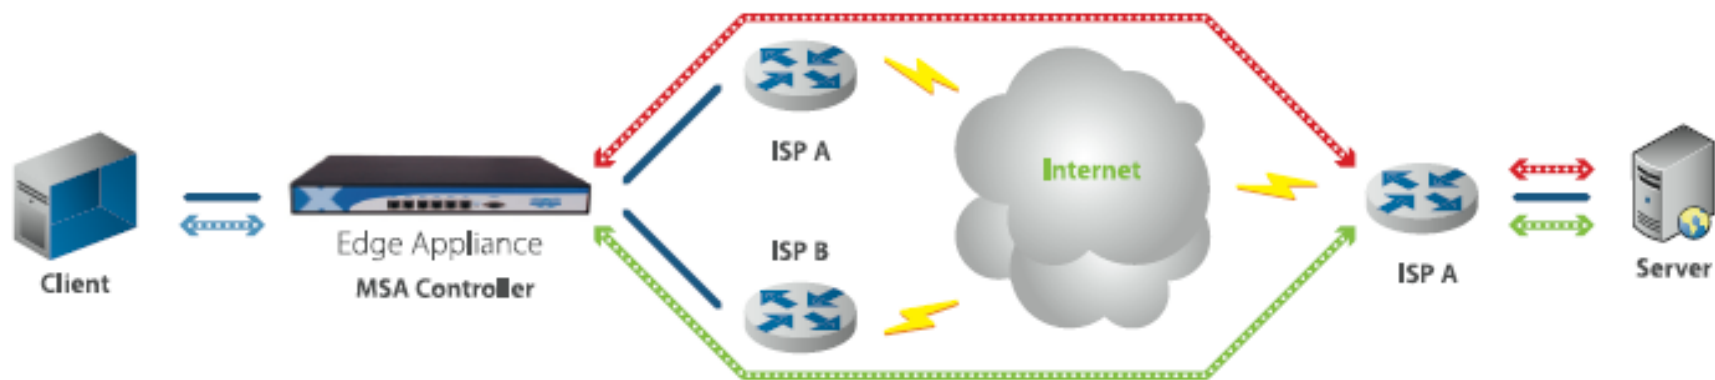

What Is MSA?

Multi-Session Acceleration

- Web-Based
- Automated Failover
- Accelerates File Downloads
- Up to 2100% Faster (depending on service providers link speeds)
- Patent Pending by XRoads Networks
- Inexpensive WAN Optimization

BEFORE MSA

Single Business
Class DSL Link

AFTER MSA

Two Business Class
DSL Links

(each providing a
max of 2.5Mbps
download)