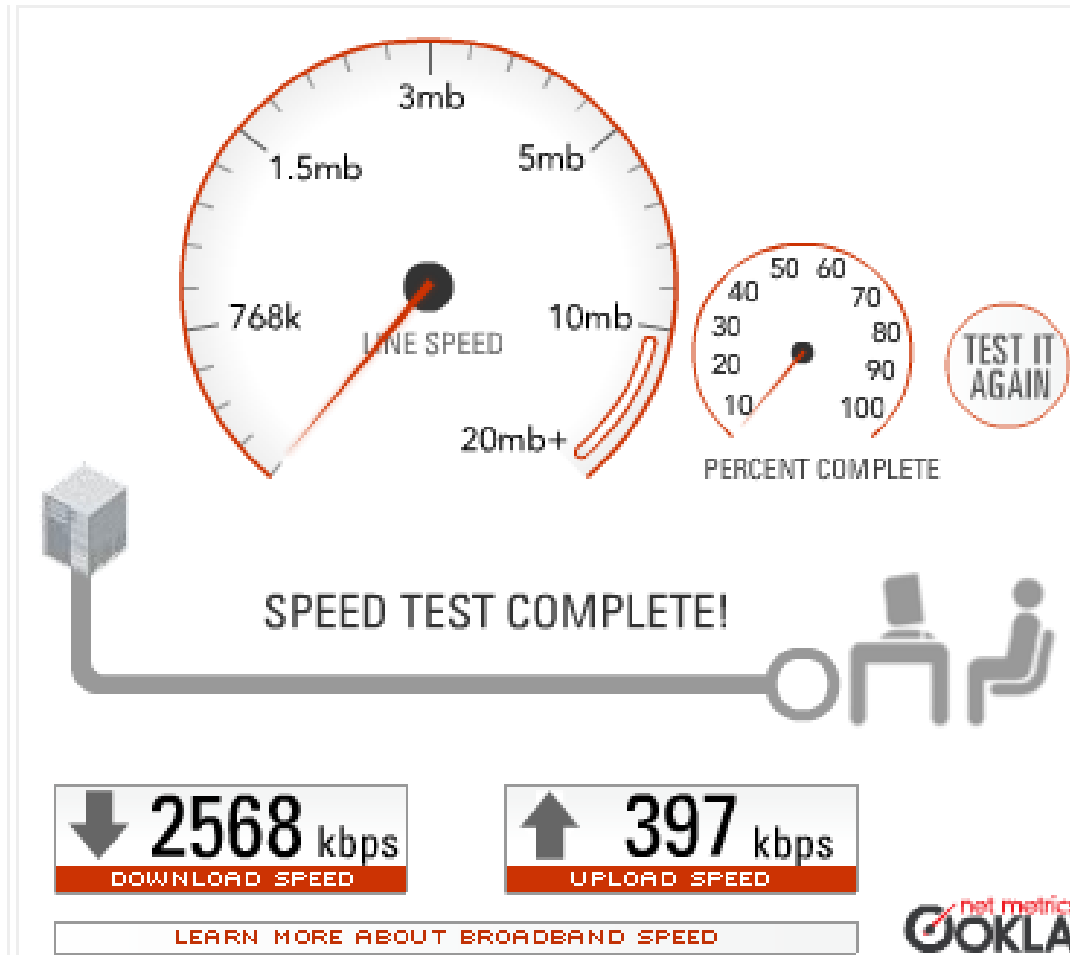

BEFORE MSA

Single Business
Class DSL Link