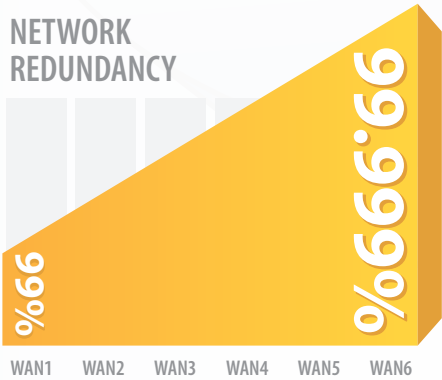

**3+5=8Mbps**

Get updates from Microsoft faster... combine the web download speeds of multiple links.

**NETWORK REDUNDANCY**

Prevent network outages as 99% availability still equates to 24 hours of downtime per year.