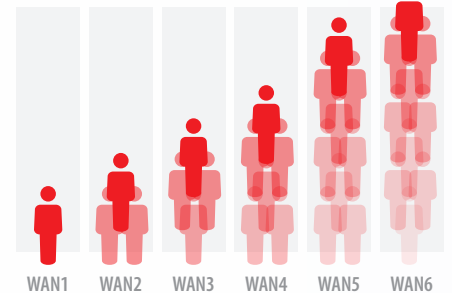

ISP A

ISP B

Accelibond utilizes XRoads' patented Multi-Session Acceleration technology to achieve "link bonding" without secondary devices.

**WEB TRAFFIC**

Over the years web usage has grown to over 80% of all Internet traffic.

LAN

**USERS SUPPORTED**

More ISP links equals more bandwidth for more users.