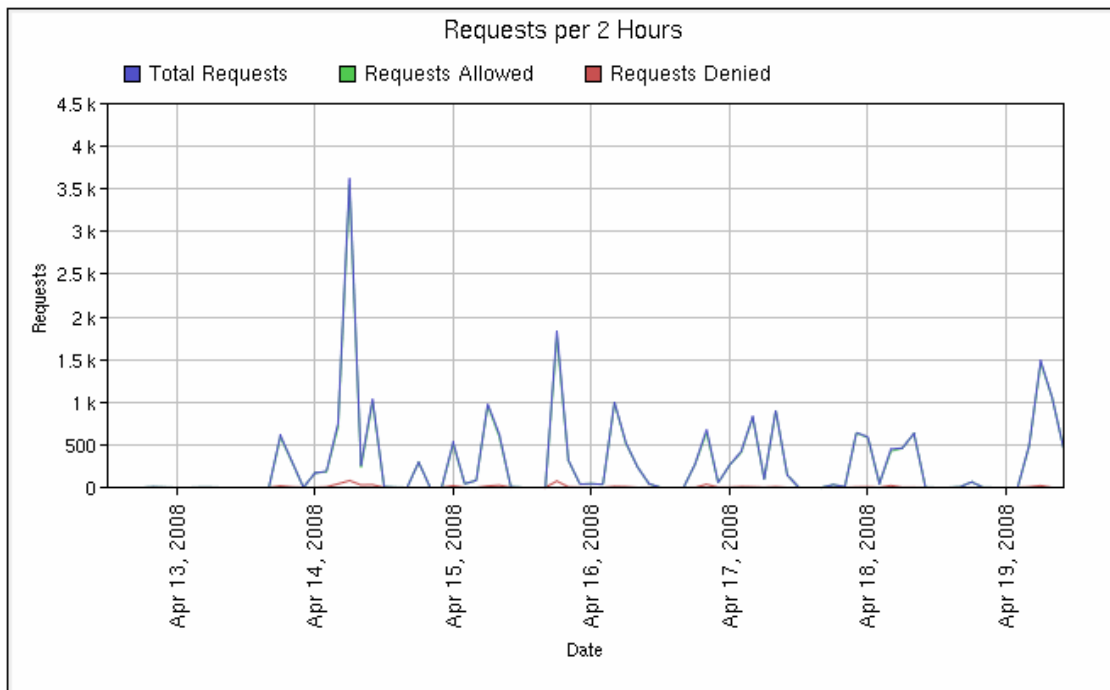

# **XRoads** Networks

Edge Network Appliance How To Guide:

Netsweeper Reporting Overview

The following are some of the reports generated by our Netsweeper content filtering solution. These reports can be generated on a daily, weekly, or monthly basis and can be automatically emailed to the network administrator.

## Top Categories

This graphs show the top websites accessed by end-users based on the category those websites were matched with.

This chart show an order list of the top categories based on those websites accesses most often by end-users.

## Number of Requests

This graph shows the number of requests made per hour/per day and the type of request and response provided. Responses are either allowed or denied responses.