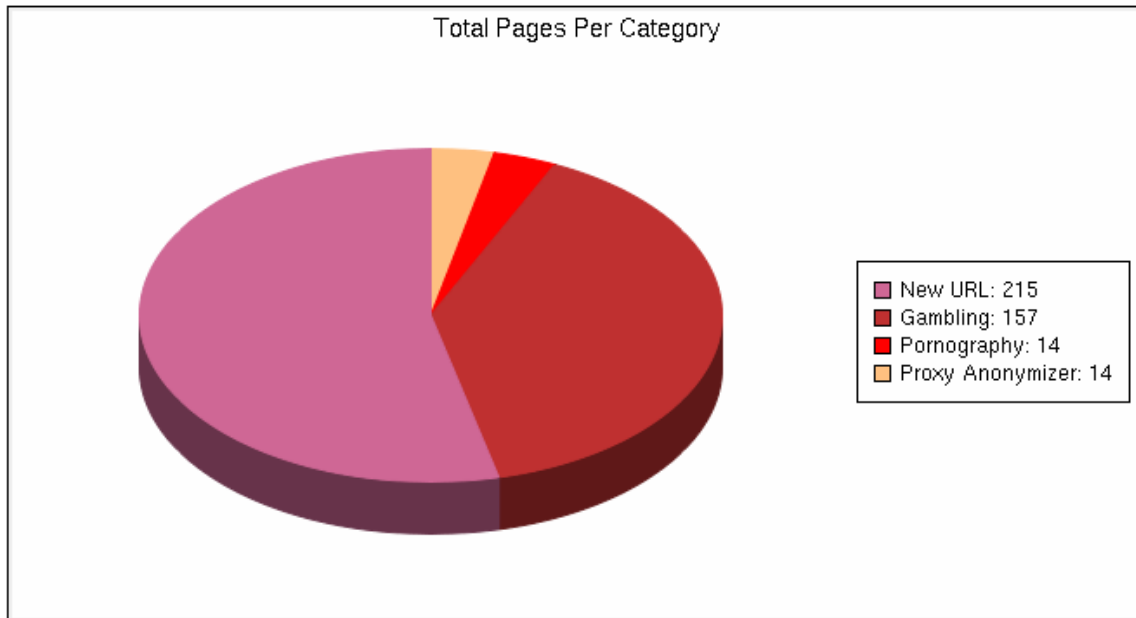

Top Websites Denied

This graph shows the top categories being blocked by the Netsweeper engine, as defined by the network administrator. These categories are setup via the Netsweeper web-based administrative console.

Top Denied Websites / Ordered

TOP 10 WEBSITES (DENIED)		
REPORT DATE	Sun, Apr 13, 2008 00:00:00	
PROCESSED AT	Sun, Apr 20, 2008 00:01:11	
REPORT INTERVAL	Every Week	
REPORT OWNER	xroads	
URI Host	TOTAL PAGES	
http://ad.yieldmanager.com		157
http://bascentral.walmartwom.com		55
http://tkdspace.com		41
http://www.usa-taekwondo.us		15
http://www.carolinataekwondo.org		10
http://www.gss.co.uk		8
http://leads.specificmedia.com		6
http://wildtheartclub.com		6
http://www.speakeasy.net		6
http://www.huntingnet.com		5
Other		91
Total		400

This chart show the top websites denied by the Netsweeper engine. These are the sites most often denied to end-users requesting access to these sites. Denied sites are denied based on the categories selected by the network administrator, or via blacklists of individual URLs which the network administrator may enter configure.