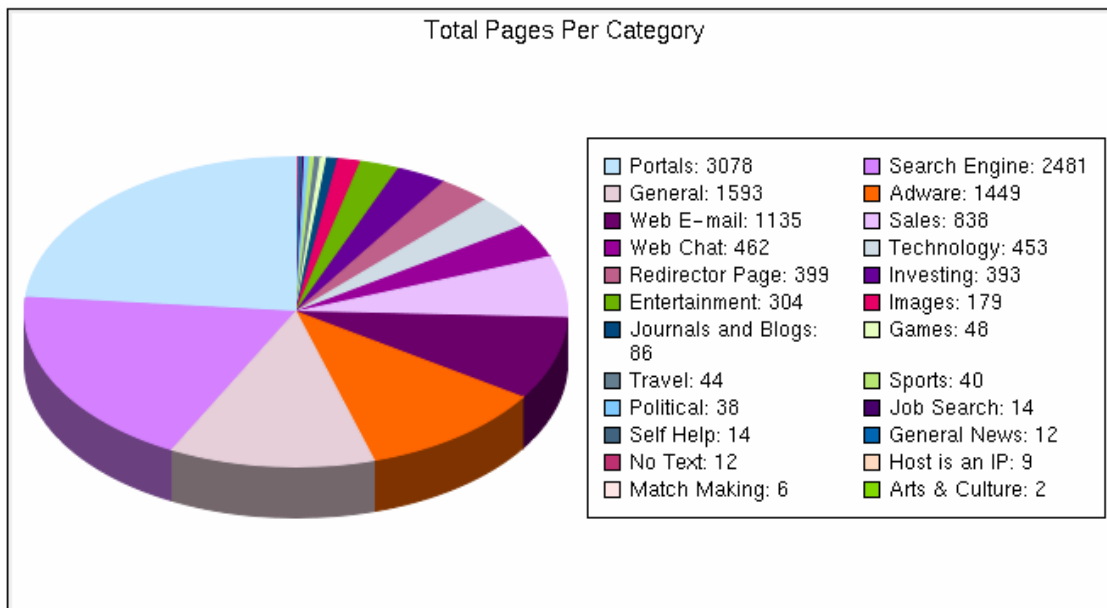

# **XRoads** Networks

Edge Network Appliance How To Guide:

Netsweeper Reporting Overview

The following are some of the reports generated by our Netsweeper content filtering solution. These reports can be generated on a daily, weekly, or monthly basis and can be automatically emailed to the network administrator.

## Top Categories

This graphs show the top websites accessed by end-users based on the category those websites were matched with.

## Top Categories / Ordered

CATEGORY	TOTAL PAGES
Portals	3078
Search Engine	2481
General	1593
Adware	1449
Web E-mail	1135
Sales	838
Web Chat	462
Technology	453
Redirector Page	399
Investing	393
Entertainment	304
Images	179
Journals and Blogs	86
Games	48
Travel	44
Sports	40
Political	38
Job Search	14
Self Help	14
General News	12
No Text	12
Host is an IP	9
Match Making	6
Arts & Culture	2
<b>Total</b>	<b>13089</b>

This chart show an order list of the top categories based on those websites accesses most often by end-users.